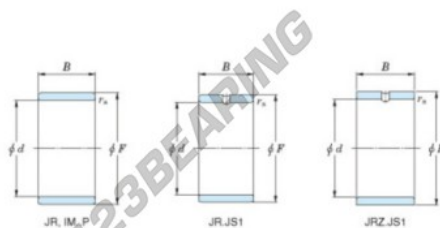

Inner ring JR45X55X22-JTEKT - JR45X55X22-JTEKT

<https://www.123bearing.co.uk/bearing-housing/needle-roller-bearing/inner-ring/jr45x55x22-jtekt>

Boundary dimensions

Metric series

Bearing No.	Boundary dimensions(mm)			
	d	F	B	rs
JR45x55x22	45	55	22	1

PRODUCT FEATURES

Brand	JTEKT
N° Ean13	3616060800473
Inside diameter	45 mm
Outside diameter	55 mm
Thickness	22 mm
Type	JR
Packaging	1
Standard	No standard

contact@123bearing.co.uk

02038 087 274

CRT4 de Lesquin 60 Rue Du Haut De Sainghin 59273 Fretin FRANCE