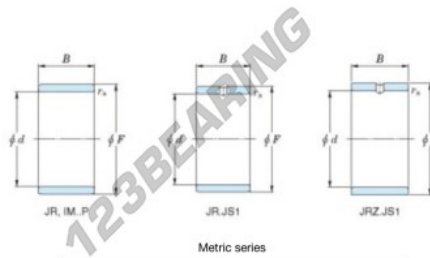

Inner ring JR45X55X40-JTEKT - JR45X55X40-JTEKT

<https://www.123bearing.co.uk/bearing-housing/needle-roller-bearing/inner-ring/jr45x55x40-jtekt>

Boundary dimensions

Bearing No.	Boundary dimensions(mm)			
	d	F	B	rs
JR45x55x20	45	55	20	1

PRODUCT FEATURES

Brand	JTEKT
N° Ean13	3616060800459
Inside diameter	45 mm
Outside diameter	55 mm
Thickness	20 mm
Type	JR
Packaging	1

contact@123bearing.co.uk

02038 087 274

CRT4 de Lesquin 60 Rue Du Haut De Sainghin 59273 Fretin FRANCE