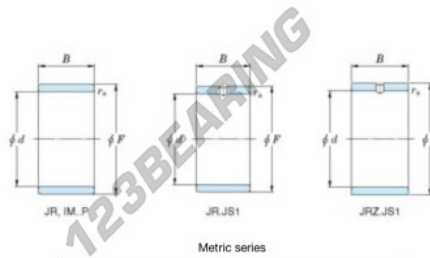

Inner ring JR45X55X40-JTEKT - JR45X55X40-JTEKT

<https://www.123bearing.co.uk/bearing-housing/needle-roller-bearing/inner-ring/jr45x55x40-jtekt>

Boundary dimensions

Metric series

Bearing No.	Boundary dimensions(mm)			
	d	F	B	rs
JR45x55x20	45	55	20	1

PRODUCT FEATURES

Brand	JTEKT
N° Ean13	3616060800459
Inside diameter	45 mm
Outside diameter	55 mm
Thickness	20 mm
Type	JR
Packaging	1

contact@123bearing.co.uk

02038 087 274

CRT4 de Lesquin 60 Rue Du Haut De Sainghin 59273 Fretin FRANCE