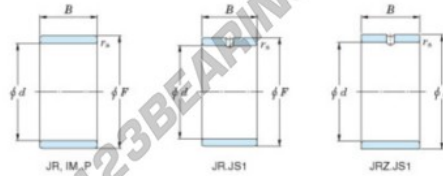

Inner ring JR45X52X40-JTEKT - JR45X52X40-JTEKT

<https://www.123bearing.co.uk/bearing-housing/needle-roller-bearin/inner-ring/jr45x52x40-jtekt>

Boundary dimensions

Metric series

Bearing No.	Boundary dimensions(mm)			
	d	F	B	rs
JR45x52x40	45	52	40	0,6

PRODUCT FEATURES

Brand	JTEKT
N° Ean13	3616060800435
Inside diameter	45 mm
Outside diameter	52 mm
Thickness	40 mm
Type	JR
Packaging	1

contact@123bearing.co.uk

02038 087 274

CRT4 de Lesquin 60 Rue Du Haut De Sainghin 59273 Fretin FRANCE