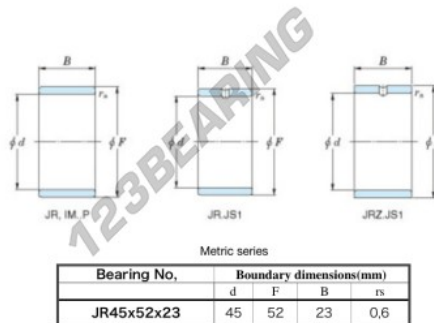

Inner ring JRZ45X52X23JS1-JTEKT - JRZ45X52X23JS1-JTEKT

<https://www.123bearing.co.uk/bearing-housing/needle-roller-bearing/inner-ring/jrz45x52x23js1-jtekt>

Boundary dimensions

PRODUCT FEATURES

Brand	JTEKT
N° Ean13	3616060800428
Inside diameter	45 mm
Outside diameter	52 mm
Thickness	23 mm
Type	JR...JS1
Packaging	1