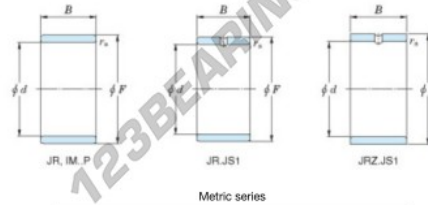

## Inner ring IM-49-09-JTEKT - IM-49-09-JTEKT

<https://www.123bearing.co.uk/bearing-housing/needle-roller-bearing/inner-ring/im-49-09-jtekt>

Boundary dimensions

Bearing No.	Boundary dimensions(mm)			
	d	F	B	rs
IM 4909	45	52	22	0,85

## PRODUCT FEATURES

Brand	JTEKT
N° Ean13	3616060800404
Inside diameter	45 mm
Outside diameter	52 mm
Thickness	22 mm
Type	IM...P
Packaging	1

[contact@123bearing.co.uk](mailto:contact@123bearing.co.uk)

02038 087 274