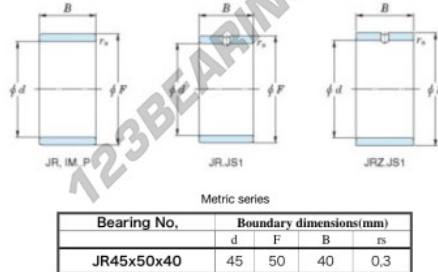

Inner ring JR45X50X40-JTEKT - JR45X50X40-JTEKT

<https://www.123bearing.co.uk/bearing-housing/needle-roller-bearing/inner-ring/jr45x50x40-jtekt>

Boundary dimensions

PRODUCT FEATURES

Brand	JTEKT
N° Ean13	3616060800381
Inside diameter	45 mm
Outside diameter	50 mm
Thickness	40 mm
Type	JR
Weight	160 g
Packaging	1
Standard	No standard