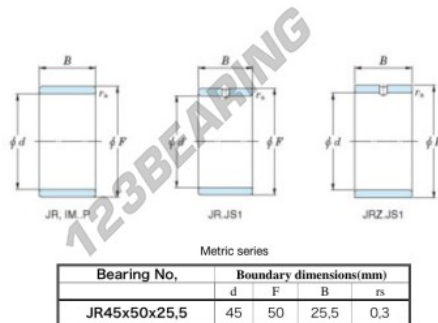

Inner ring JR45X50X25.50-JTEKT - JR45X50X25.50-JTEKT

<https://www.123bearing.co.uk/bearing-housing/needle-roller-bearing/inner-ring/jr45x50x25.50-jtekt>

Boundary dimensions

PRODUCT FEATURES

Brand	JTEKT
N° Ean13	3616060800367
Inside diameter	45 mm
Outside diameter	50 mm
Thickness	25.5 mm
Type	JR
Packaging	1