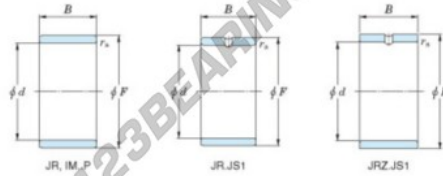

Inner ring JR45X50X20-JTEKT - JR45X50X20-JTEKT

<https://www.123bearing.co.uk/bearing-housing/needle-roller-bearing/inner-ring/jr45x50x20-jtekt>

Boundary dimensions

Metric series

Bearing No.	Boundary dimensions(mm)			
	d	F	B	rs
JR45x50x20	45	50	20	0,3

PRODUCT FEATURES

Brand	JTEKT
N° Ean13	3616060800343
Inside diameter	45 mm
Inside diameter	1.772" inch
Outside diameter	50 mm
Outside diameter	1.969" inch
Thickness	20 mm
Thickness	0.787" inch
Type	JR
Packaging	1