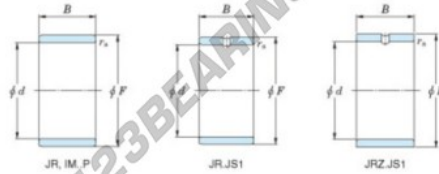

Inner ring JR42X47X30-JTEKT - JR42X47X30-JTEKT

<https://www.123bearing.co.uk/bearing-housing/needle-roller-bearing/inner-ring/jr42x47x30-jtekt>

Boundary dimensions

Metric series

Bearing No.	Boundary dimensions(mm)			
	d	F	B	rs
JR42x47x30	42	47	30	0,3

PRODUCT FEATURES

Brand	JTEKT
N° Ean13	3616060800336
Inside diameter	42 mm
Outside diameter	47 mm
Thickness	30 mm
Type	JR
Packaging	1

contact@123bearing.co.uk

02038 087 274

CRT4 de Lesquin 60 Rue Du Haut De Sainghin 59273 Fretin FRANCE