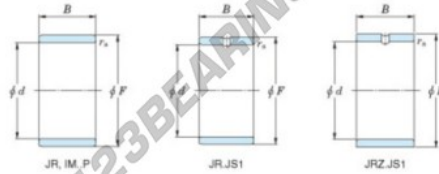

Inner ring JR42X47X30-JTEKT - JR42X47X30-JTEKT

<https://www.123bearing.co.uk/bearing-housing/needle-roller-bearin/inner-ring/jr42x47x30-jtekt>

Boundary dimensions

Metric series

Bearing No.	Boundary dimensions(mm)			
	d	F	B	rs
JR42x47x30	42	47	30	0,3

PRODUCT FEATURES

Brand	JTEKT
N° Ean13	3616060800336
Inside diameter	42 mm
Outside diameter	47 mm
Thickness	30 mm
Type	JR
Packaging	1

contact@123bearing.co.uk

02038 087 274

CRT4 de Lesquin 60 Rue Du Haut De Sainghin 59273 Fretin FRANCE