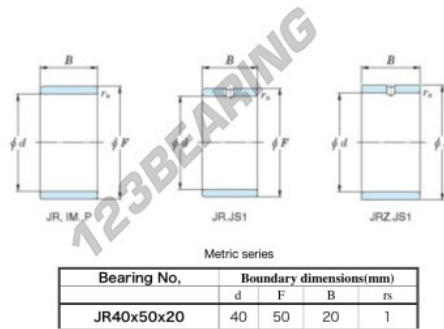

Inner ring JR40X50X20-JTEKT - JR40X50X20-JTEKT

<https://www.123bearing.co.uk/bearing-housing/needle-roller-bearing/inner-ring/jr40x50x20-jtekt>

Boundary dimensions

PRODUCT FEATURES

Brand	JTEKT
N° Ean13	3616060800312
Inside diameter	40 mm
Outside diameter	50 mm
Thickness	20 mm
Type	JR
Packaging	1