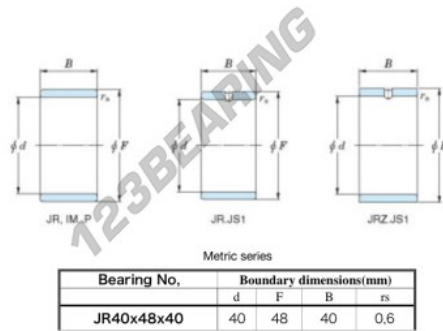

Inner ring JR40X48X40-JTEKT - JR40X48X40-JTEKT

<https://www.123bearing.co.uk/bearing-housing/needle-roller-bearing/inner-ring/jr40x48x40-jtekt>

Boundary dimensions

PRODUCT FEATURES

Brand	JTEKT
N° Ean13	3616060800305
Inside diameter	40 mm
Inside diameter	1.575" inch
Outside diameter	48 mm
Outside diameter	1.89" inch
Thickness	40 mm
Thickness	1.575" inch
Type	JR
Packaging	1