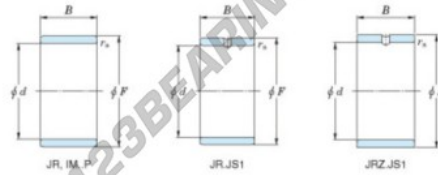

Inner ring JR40X48X22-JTEKT - JR40X48X22-JTEKT

<https://www.123bearing.co.uk/bearing-housing/needle-roller-bearing/inner-ring/jr40x48x22-jtekt>

Boundary dimensions

Metric series

Bearing No.	Boundary dimensions(mm)			
	d	F	B	rs
JR40x48x22	40	48	22	0.6

PRODUCT FEATURES

Brand	JTEKT
N° Ean13	3616060800282
Inside diameter	40 mm
Outside diameter	48 mm
Thickness	22 mm
Type	JR
Packaging	1

contact@123bearing.co.uk

02038 087 274

CRT4 de Lesquin 60 Rue Du Haut De Sainghin 59273 Fretin FRANCE