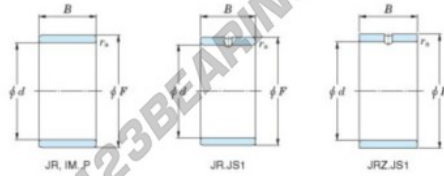

Inner ring JR40X45X40-JTEKT - JR40X45X40-JTEKT

<https://www.123bearing.co.uk/bearing-housing/needle-roller-bearing/inner-ring/jr40x45x40-jtekt>

Boundary dimensions

Metric series

Bearing No.	Boundary dimensions(mm)			
	d	F	B	rs
JR40x45x40	40	45	40	0,3

PRODUCT FEATURES

Brand	JTEKT
N° Ean13	3616060800275
Inside diameter	40 mm
Outside diameter	45 mm
Thickness	40 mm
Type	JR
Packaging	1

contact@123bearing.co.uk

02038 087 274

CRT4 de Lesquin 60 Rue Du Haut De Sainghin 59273 Fretin FRANCE