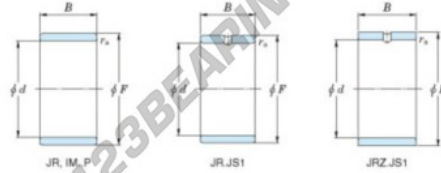

Inner ring JR40X45X30-JTEKT - JR40X45X30-JTEKT

<https://www.123bearing.co.uk/bearing-housing/needle-roller-bearin/inner-ring/jr40x45x30-jtekt>

Boundary dimensions

Metric series

Bearing No.	Boundary dimensions(mm)			
	d	F	B	rs
JR40x45x30	40	45	30	0.3

PRODUCT FEATURES

Brand	JTEKT
N° Ean13	3616060800251
Inside diameter	40 mm
Outside diameter	45 mm
Thickness	30 mm
Type	JR
Packaging	1

contact@123bearing.co.uk

02038 087 274

CRT4 de Lesquin 60 Rue Du Haut De Sainghin 59273 Fretin FRANCE