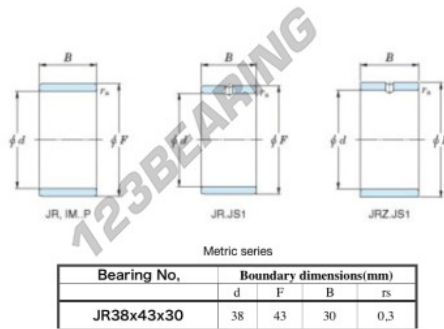

Inner ring JR38X43X30-JTEKT - JR38X43X30-JTEKT

<https://www.123bearing.co.uk/bearing-housing/needle-roller-bearing/inner-ring/jr38x43x30-jtekt>

Boundary dimensions

PRODUCT FEATURES

Brand	JTEKT
N° Ean13	3616060800206
Inside diameter	38 mm
Outside diameter	43 mm
Thickness	30 mm
Type	JR
Packaging	1