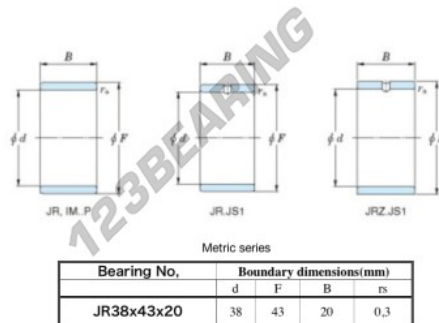

Inner ring JR38X43X20-JTEKT - JR38X43X20-JTEKT

<https://www.123bearing.co.uk/bearing-housing/needle-roller-bearing/inner-ring/jr38x43x20-jtekt>

Boundary dimensions

PRODUCT FEATURES

Brand	JTEKT
N° Ean13	3616060800190
Inside diameter	38 mm
Inside diameter	1.496" inch
Outside diameter	43 mm
Outside diameter	1.693" inch
Thickness	20 mm
Thickness	0.787" inch
Type	JR
Packaging	1