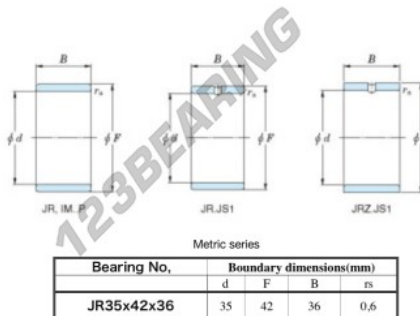

Inner ring JR35X42X36-JTEKT - JR35X42X36-JTEKT

<https://www.123bearing.co.uk/bearing-housing/needle-roller-bearing/inner-ring/jr35x42x36-jtekt>

Boundary dimensions

PRODUCT FEATURES

Brand	JTEKT
N° Ean13	3616060800169
Inside diameter	35 mm
Inside diameter	1.378" inch
Outside diameter	42 mm
Outside diameter	1.654" inch
Thickness	36 mm
Thickness	1.417" inch
Type	JR
Packaging	1