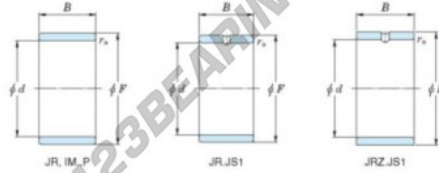

Inner ring JRZ35X42X23JS1-JTEKT - JRZ35X42X23JS1-JTEKT

<https://www.123bearing.co.uk/bearing-housing/needle-roller-bearing/inner-ring/jrz35x42x23js1-jtekt>

Boundary dimensions

Metric series

Bearing No.	Boundary dimensions(mm)			
	d	F	B	rs
JRZ35x42x23JS1	35	42	23	0,6

PRODUCT FEATURES

Brand	JTEKT
N° Ean13	3616060800152
Inside diameter	35 mm
Outside diameter	42 mm
Thickness	23 mm
Type	JR...JS1
Packaging	1

contact@123bearing.co.uk

02038 087 274

CRT4 de Lesquin 60 Rue Du Haut De Sainghin 59273 Fretin FRANCE