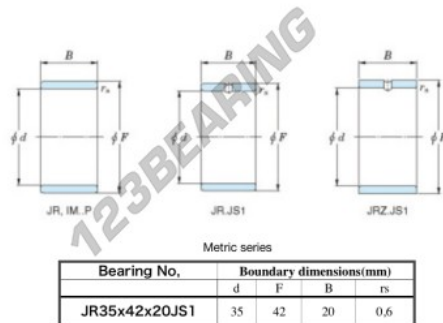

Inner ring JR35X42X20JS1-JTEKT - JR35X42X20JS1-JTEKT

<https://www.123bearing.co.uk/bearing-housing/needle-roller-bearing/inner-ring/jr35x42x20js1-jtekt>

Boundary dimensions

PRODUCT FEATURES

Brand	JTEKT
N° Ean13	3616060800145
Inside diameter	35 mm
Outside diameter	42 mm
Thickness	20 mm
Type	JR...JS1
Packaging	1