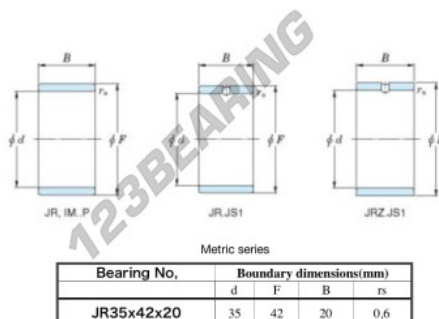

Inner ring JR35X42X20-JTEKT - JR35X42X20-JTEKT

<https://www.123bearing.co.uk/bearing-housing/needle-roller-bearing/inner-ring/jr35x42x20-jtekt>

Boundary dimensions

PRODUCT FEATURES

Brand	JTEKT
N° Ean13	3616060800138
Inside diameter	35 mm
Inside diameter	1.378" inch
Outside diameter	42 mm
Outside diameter	1.654" inch
Thickness	20 mm
Thickness	0.787" inch
Type	JR
Packaging	1