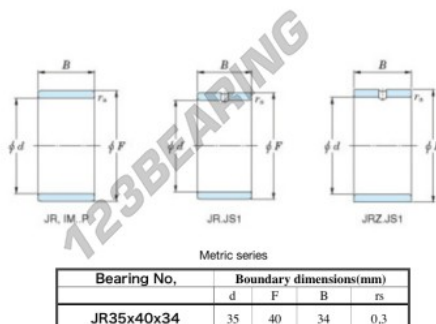

Inner ring JR35X40X34-JTEKT - JR35X40X34-JTEKT

<https://www.123bearing.co.uk/bearing-housing/needle-roller-bearing/inner-ring/jr35x40x34-jtekt>

Boundary dimensions

PRODUCT FEATURES

| | |
|------------------|---------------|
| Brand | JTEKT |
| N° Ean13 | 3616060800114 |
| Inside diameter | 35 mm |
| Inside diameter | 1.378" inch |
| Outside diameter | 40 mm |
| Outside diameter | 1.575" inch |
| Thickness | 34 mm |
| Thickness | 1.339" inch |
| Type | JR |
| Packaging | 1 |