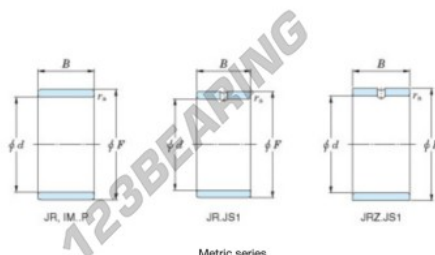

Inner ring JR35X40X20.50-JTEKT - JR35X40X20.50-JTEKT

<https://www.123bearing.co.uk/bearing-housing/needle-roller-bearing/inner-ring/jr35x40x20.50-jtekt>

Boundary dimensions

Bearing No.	Boundary dimensions(mm)			
	d	F	B	rs
JR35x40x20,5	35	40	20,5	0,3

PRODUCT FEATURES

Brand	JTEKT
N° Ean13	3616060800084
Inside diameter	35 mm
Outside diameter	40 mm
Thickness	20.5 mm
Type	JR
Packaging	1

contact@123bearing.co.uk

02038 087 274

CRT4 de Lesquin 60 Rue Du Haut De Sainghin 59273 Fretin FRANCE