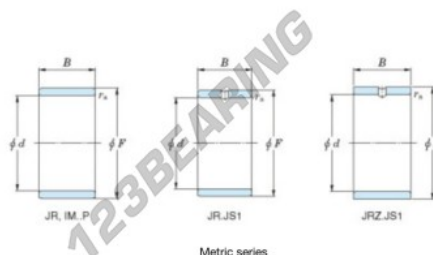

Inner ring JR35X40X20-JTEKT - JR35X40X20-JTEKT

<https://www.123bearing.co.uk/bearing-housing/needle-roller-bearing/inner-ring/jr35x40x20-jtekt>

Boundary dimensions

Metric series

Bearing No.	Boundary dimensions(mm)			
	d	F	B	rs
JR35x40x20	35	40	20	0,3

PRODUCT FEATURES

Brand	JTEKT
N° Ean13	3616060800077
Inside diameter	35 mm
Outside diameter	40 mm
Thickness	20 mm
Type	JR
Packaging	1

contact@123bearing.co.uk

02038 087 274

CRT4 de Lesquin 60 Rue Du Haut De Sainghin 59273 Fretin FRANCE