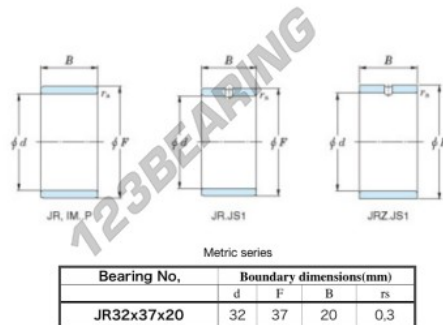

## Inner ring JR32X37X20-JTEKT - JR32X37X20-JTEKT

<https://www.123bearing.co.uk/bearing-housing/needle-roller-bearing/inner-ring/jr32x37x20-jtekt>

Boundary dimensions

## PRODUCT FEATURES

Brand	JTEKT
N° Ean13	3616060800022
Inside diameter	32 mm
Outside diameter	37 mm
Thickness	20 mm
Type	JR
Packaging	1

[contact@123bearing.co.uk](mailto:contact@123bearing.co.uk)

02038 087 274