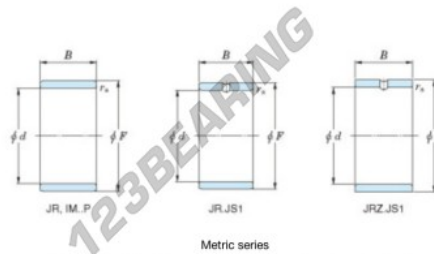

## Inner ring JR30X35X30-JTEKT - JR30X35X30-JTEKT

<https://www.123bearing.co.uk/bearing-housing/needle-roller-bearing/inner-ring/jr30x35x30-jtekt>

Boundary dimensions

Metric series

Bearing No.	Boundary dimensions(mm)			
	d	F	B	rs
JR30x35x30	30	35	30	0,3

## PRODUCT FEATURES

Brand	JTEKT
N° Ean13	3616060799999
Inside diameter	30 mm
Outside diameter	35 mm
Thickness	30 mm
Type	JR
Packaging	1

[contact@123bearing.co.uk](mailto:contact@123bearing.co.uk)

02038 087 274