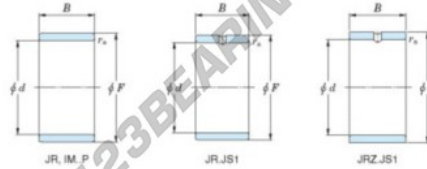

Inner ring JR30X35X26-JTEKT - JR30X35X26-JTEKT

<https://www.123bearing.co.uk/bearing-housing/needle-roller-bearing/inner-ring/jr30x35x26-jtekt>

Boundary dimensions

Metric series

Bearing No.	Boundary dimensions(mm)			
	d	F	B	rs
JR30x35x26	30	35	26	0.3

PRODUCT FEATURES

Brand	JTEKT
N° Ean13	3616060799982
Inside diameter	30 mm
Inside diameter	1.181" inch
Outside diameter	35 mm
Outside diameter	1.378" inch
Thickness	26 mm
Thickness	1.024" inch
Type	JR
Packaging	1