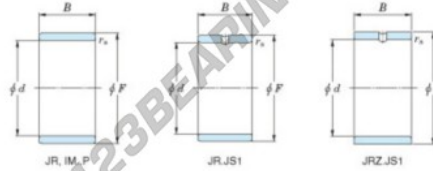

Inner ring JR30X35X16-JTEKT - JR30X35X16-JTEKT

<https://www.123bearing.co.uk/bearing-housing/needle-roller-bearing/inner-ring/jr30x35x16-jtekt>

Boundary dimensions

Metric series

Bearing No.	Boundary dimensions(mm)			
	d	F	B	rs
JR30x35x16	30	35	16	0,3

PRODUCT FEATURES

Brand	JTEKT
N° Ean13	3616060799906
Inside diameter	30 mm
Outside diameter	35 mm
Thickness	16 mm
Type	JR
Packaging	1

contact@123bearing.co.uk

02038 087 274

CRT4 de Lesquin 60 Rue Du Haut De Sainghin 59273 Fretin FRANCE