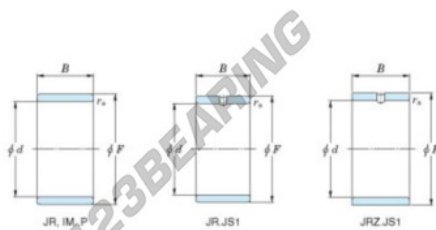

Inner ring JR30X35X16-JTEKT - JR30X35X16-JTEKT

<https://www.123bearing.co.uk/bearing-housing/needle-roller-bearing/inner-ring/jr30x35x16-jtekt>

Boundary dimensions

Metric series

Bearing No.	Boundary dimensions(mm)			
	d	F	B	rs
JR30x35x16	30	35	16	0,3

PRODUCT FEATURES

Brand	JTEKT
N° Ean13	3616060799906
Inside diameter	30 mm
Outside diameter	35 mm
Thickness	16 mm
Type	JR
Packaging	1

contact@123bearing.co.uk

02038 087 274

CRT4 de Lesquin 60 Rue Du Haut De Sainghin 59273 Fretin FRANCE