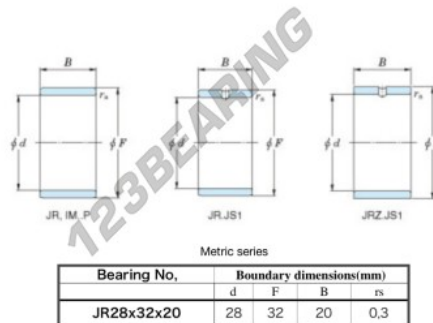

## Inner ring JR28X32X20-JTEKT - JR28X32X20-JTEKT

<https://www.123bearing.co.uk/bearing-housing/needle-roller-bearin/inner-ring/jr28x32x20-jtekt>

Boundary dimensions

## PRODUCT FEATURES

Brand	JTEKT
N° Ean13	3616060799883
Inside diameter	28 mm
Outside diameter	32 mm
Thickness	20 mm
Type	JR
Packaging	1

[contact@123bearing.co.uk](mailto:contact@123bearing.co.uk)

02038 087 274