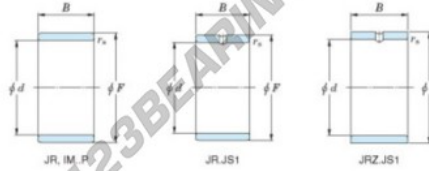

Inner ring JR25X30X30-JTEKT - JR25X30X30-JTEKT

<https://www.123bearing.co.uk/bearing-housing/needle-roller-bearing/inner-ring/jr25x30x30-jtekt>

Boundary dimensions

Metric series

Bearing No.	Boundary dimensions(mm)			
	d	F	B	rs
JR25x30x30	25	30	30	0,3

PRODUCT FEATURES

Brand	JTEKT
N° Ean13	3616060799845
Inside diameter	25 mm
Outside diameter	30 mm
Thickness	30 mm
Type	JR
Packaging	1

contact@123bearing.co.uk

02038 087 274

CRT4 de Lesquin 60 Rue Du Haut De Sainghin 59273 Fretin FRANCE