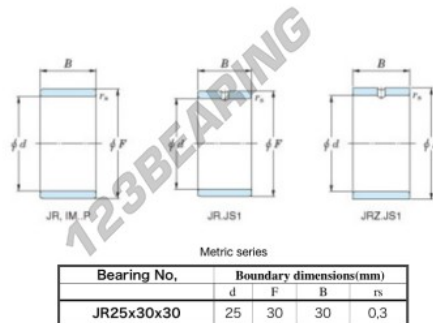

## Inner ring JR25X30X30-JTEKT - JR25X30X30-JTEKT

<https://www.123bearing.co.uk/bearing-housing/needle-roller-bearing/inner-ring/jr25x30x30-jtekt>

Boundary dimensions

### PRODUCT FEATURES

Brand	JTEKT
N° Ean13	3616060799845
Inside diameter	25 mm
Outside diameter	30 mm
Thickness	30 mm
Type	JR
Packaging	1

[contact@123bearing.co.uk](mailto:contact@123bearing.co.uk)

02038 087 274