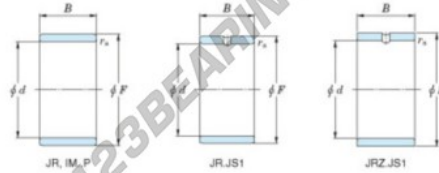

Inner ring JR25X30X26.50-JTEKT - JR25X30X26.50-JTEKT

<https://www.123bearing.co.uk/bearing-housing/needle-roller-bearing/inner-ring/jr25x30x26.50-jtekt>

Boundary dimensions

Metric series

Bearing No.	Boundary dimensions(mm)			
	d	F	B	rs
JR25x30x26,5	25	30	26,5	0,3

PRODUCT FEATURES

Brand	JTEKT
N° Ean13	3616060799838
Inside diameter	25 mm
Outside diameter	30 mm
Thickness	26.5 mm
Type	JR
Packaging	1

contact@123bearing.co.uk

02038 087 274

CRT4 de Lesquin 60 Rue Du Haut De Sainghin 59273 Fretin FRANCE