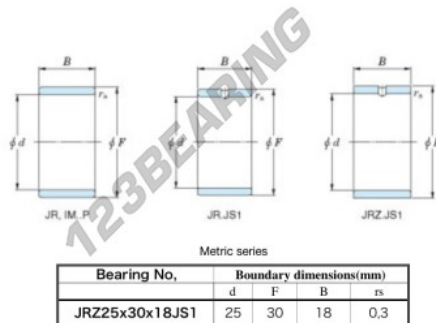

Inner ring JRZ25X30X18JS1-JTEKT - JRZ25X30X18JS1-JTEKT

<https://www.123bearing.co.uk/bearing-housing/needle-roller-bearing/inner-ring/jrz25x30x18js1-jtekt>

Boundary dimensions

PRODUCT FEATURES

| | |
|------------------|---------------|
| Brand | JTEKT |
| N° Ean13 | 3616060799791 |
| Inside diameter | 25 mm |
| Outside diameter | 30 mm |
| Thickness | 18 mm |
| Type | JR...JS1 |
| Packaging | 1 |