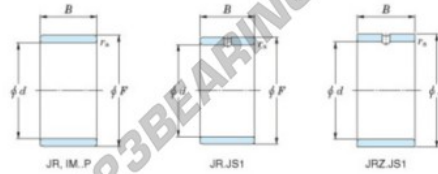

Inner ring JR25X30X17-JTEKT - JR25X30X17-JTEKT

<https://www.123bearing.co.uk/bearing-housing/needle-roller-bearing/inner-ring/jr25x30x17-jtekt>

Boundary dimensions

Metric series

Bearing No.	Boundary dimensions(mm)			
	d	F	B	r _s
JR25x30x17	25	30	17	0,3

PRODUCT FEATURES

Brand	JTEKT
N° Ean13	3616060799784
Inside diameter	25 mm
Outside diameter	30 mm
Thickness	17 mm
Type	JR
Packaging	1

contact@123bearing.co.uk

02038 087 274

CRT4 de Lesquin 60 Rue Du Haut De Sainghin 59273 Fretin FRANCE