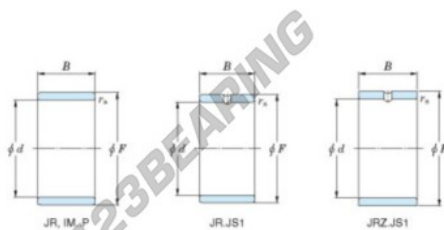

Inner ring JR25X30X16JS1-JTEKT - JR25X30X16JS1-JTEKT

<https://www.123bearing.co.uk/bearing-housing/needle-roller-bearing/inner-ring/jr25x30x16js1-jtekt>

Boundary dimensions

Metric series

Bearing No.	Boundary dimensions(mm)			
	d	F	B	rs
JR25x30x16JS1	25	30	16	0.3

PRODUCT FEATURES

Brand	JTEKT
N° Ean13	3616060799777
Inside diameter	25 mm
Outside diameter	30 mm
Thickness	16 mm
Type	JR...JS1
Packaging	1

contact@123bearing.co.uk

02038 087 274

CRT4 de Lesquin 60 Rue Du Haut De Sainghin 59273 Fretin FRANCE