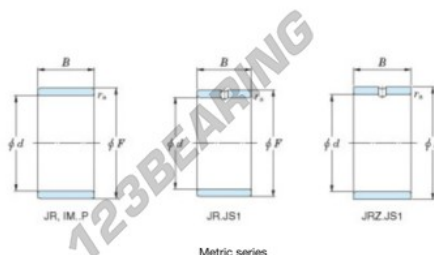

## Inner ring JR25X29X20-JTEKT - JR25X29X20-JTEKT

<https://www.123bearing.co.uk/bearing-housing/needle-roller-bearing/inner-ring/jr25x29x20-jtekt>

Boundary dimensions

Metric series

Bearing No.	Boundary dimensions(mm)			
	d	F	B	rs
JR25x29x20	25	29	20	0,3

## PRODUCT FEATURES

Brand	JTEKT
N° Ean13	3616060799746
Inside diameter	25 mm
Outside diameter	29 mm
Thickness	20 mm
Type	JR
Packaging	1

[contact@123bearing.co.uk](mailto:contact@123bearing.co.uk)

02038 087 274