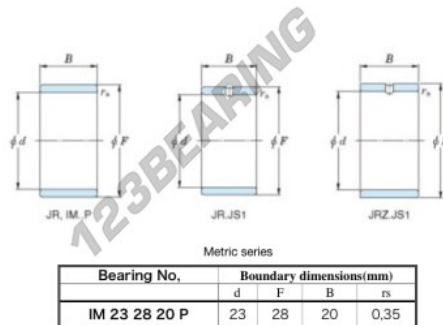

Inner ring IM-23-28-20-P-JTEKT - IM-23-28-20-P-JTEKT

<https://www.123bearing.co.uk/bearing-housing/needle-roller-bearing/inner-ring/im-23-28-20-p-jtekt>

Boundary dimensions

PRODUCT FEATURES

Brand	JTEKT
N° Ean13	3616060799739
Inside diameter	23 mm
Outside diameter	28 mm
Thickness	20 mm
Type	-
Packaging	-