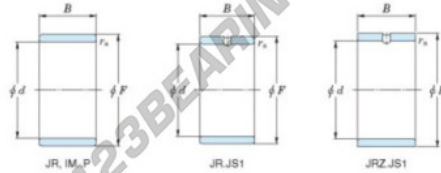

## Inner ring JR22X28X17-JTEKT - JR22X28X17-JTEKT

<https://www.123bearing.co.uk/bearing-housing/needle-roller-bearing/inner-ring/jr22x28x17-jtekt>

Boundary dimensions

Metric series

Bearing No.	Boundary dimensions(mm)			
	d	F	B	rs
JR22x28x17	22	28	17	0.3

## PRODUCT FEATURES

Brand	JTEKT
N° Ean13	3616060799432
Inside diameter	22 mm
Outside diameter	28 mm
Thickness	17 mm
Type	JR
Packaging	1

[contact@123bearing.co.uk](mailto:contact@123bearing.co.uk)

02038 087 274