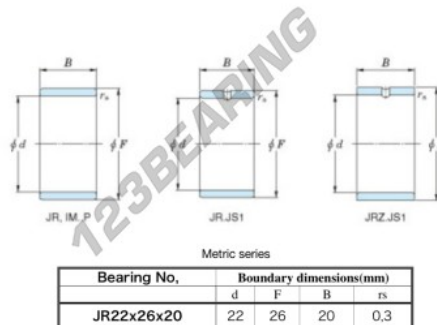

Inner ring JR22X26X20-JTEKT - JR22X26X20-JTEKT

<https://www.123bearing.co.uk/bearing-housing/needle-roller-bearing/inner-ring/jr22x26x20-jtekt>

Boundary dimensions

PRODUCT FEATURES

Brand	JTEKT
N° Ean13	3616060799425
Inside diameter	22 mm
Inside diameter	0.866" inch
Outside diameter	26 mm
Outside diameter	1.024" inch
Thickness	20 mm
Thickness	0.787" inch
Type	JR
Packaging	1