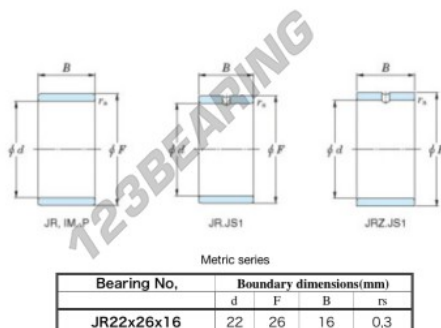

## Inner ring JR22X26X16-JTEKT - JR22X26X16-JTEKT

<https://www.123bearing.co.uk/bearing-housing/needle-roller-bearing/inner-ring/jr22x26x16-jtekt>

Boundary dimensions

## PRODUCT FEATURES

Brand	JTEKT
N° Ean13	3616060799418
Inside diameter	22 mm
Outside diameter	26 mm
Thickness	16 mm
Type	JR
Packaging	1

[contact@123bearing.co.uk](mailto:contact@123bearing.co.uk)

02038 087 274