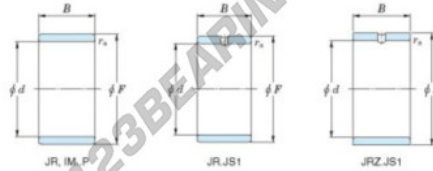

## Inner ring JR20X25X32-JTEKT - JR20X25X32-JTEKT

<https://www.123bearing.co.uk/bearing-housing/needle-roller-bearing/inner-ring/jr20x25x32-jtekt>

Boundary dimensions

Metric series

| Bearing No. | Boundary dimensions(mm) |    |    |     |
|-------------|-------------------------|----|----|-----|
|             | d                       | F  | B  | rs  |
| JR20x25x32  | 20                      | 25 | 32 | 0,3 |

## PRODUCT FEATURES

|                  |               |
|------------------|---------------|
| Brand            | JTEKT         |
| N° Ean13         | 3616060799395 |
| Inside diameter  | 20 mm         |
| Outside diameter | 25 mm         |
| Thickness        | 32 mm         |
| Type             | JR            |
| Packaging        | 1             |