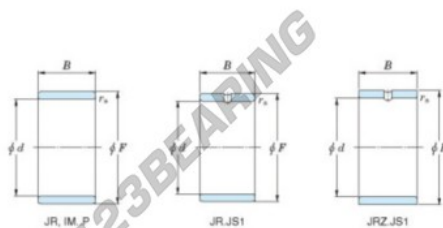

Inner ring JR20X25X30-JTEKT - JR20X25X30-JTEKT

<https://www.123bearing.co.uk/bearing-housing/needle-roller-bearin/inner-ring/jr20x25x30-jtekt>

Boundary dimensions

Metric series

Bearing No.	Boundary dimensions(mm)			
	d	F	B	rs
JR20x25x30	20	25	30	0,3

PRODUCT FEATURES

Brand	JTEKT
N° Ean13	3616060799388
Inside diameter	20 mm
Outside diameter	25 mm
Thickness	30 mm
Type	JR
Packaging	1

contact@123bearing.co.uk

02038 087 274

CRT4 de Lesquin 60 Rue Du Haut De Sainghin 59273 Fretin FRANCE