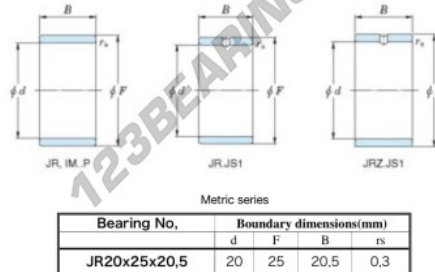

Inner ring JR20X25X20.50-JTEKT - JR20X25X20.50-JTEKT

<https://www.123bearing.co.uk/bearing-housing/needle-roller-bearing/inner-ring/jr20x25x20.50-jtekt>

Boundary dimensions

PRODUCT FEATURES

Brand	JTEKT
N° Ean13	3616060799357
Inside diameter	20 mm
Outside diameter	25 mm
Thickness	20.5 mm
Type	JR
Packaging	1