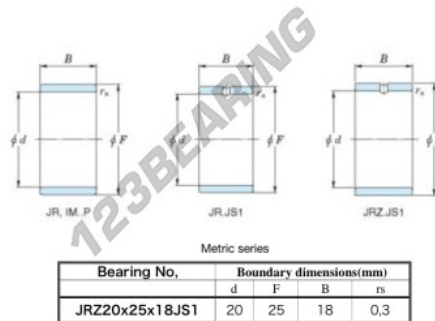

Inner ring JRZ20X25X18JS1-JTEKT - JRZ20X25X18JS1-JTEKT

<https://www.123bearing.co.uk/bearing-housing/needle-roller-bearing/inner-ring/jrz20x25x18js1-jtekt>

Boundary dimensions

PRODUCT FEATURES

Brand	JTEKT
N° Ean13	3616060799333
Inside diameter	20 mm
Inside diameter	0.787" inch
Outside diameter	25 mm
Outside diameter	0.984" inch
Thickness	18 mm
Thickness	0.709" inch
Type	JR
Packaging	1