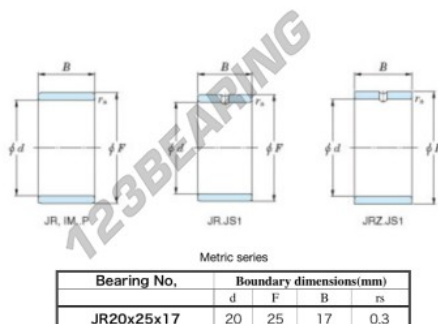

## Inner ring JR20X25X17-JTEKT - JR20X25X17-JTEKT

<https://www.123bearing.co.uk/bearing-housing/needle-roller-bearing/inner-ring/jr20x25x17-jtekt>

Boundary dimensions

### PRODUCT FEATURES

Brand	JTEKT
N° Ean13	3616060799326
Inside diameter	20 mm
Outside diameter	25 mm
Thickness	17 mm
Type	JR
Packaging	1

[contact@123bearing.co.uk](mailto:contact@123bearing.co.uk)

02038 087 274