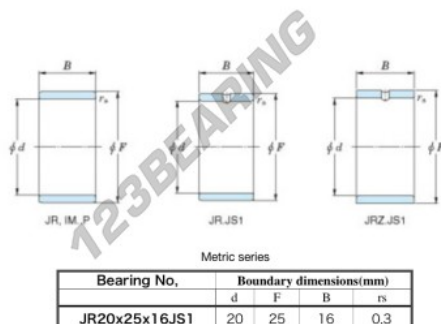

## Inner ring JR20X25X16JS1-JTEKT - JR20X25X16JS1-JTEKT

<https://www.123bearing.co.uk/bearing-housing/needle-roller-bearing/inner-ring/jr20x25x16js1-jtekt>

Boundary dimensions

## PRODUCT FEATURES

Brand	JTEKT
N° Ean13	3616060799319
Inside diameter	20 mm
Inside diameter	0.787" inch
Outside diameter	25 mm
Outside diameter	0.984" inch
Thickness	16 mm
Thickness	0.63" inch
Type	JR...JS1
Packaging	1