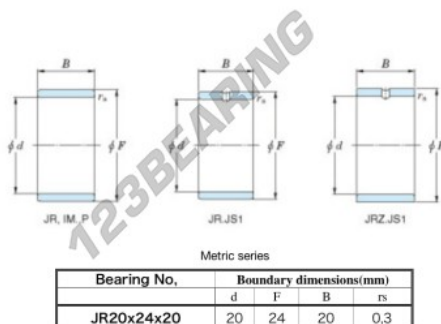

Inner ring JR20X24X20-JTEKT - JR20X24X20-JTEKT

<https://www.123bearing.co.uk/bearing-housing/needle-roller-bearing/inner-ring/jr20x24x20-jtekt>

Boundary dimensions

PRODUCT FEATURES

Brand	JTEKT
N° Ean13	3616060799296
Inside diameter	20 mm
Outside diameter	24 mm
Thickness	20 mm
Type	JR
Packaging	1