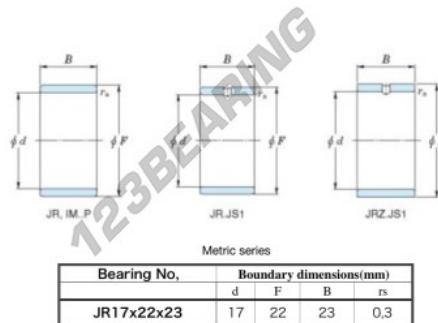

Inner ring JR17X22X23-JTEKT - JR17X22X23-JTEKT

<https://www.123bearing.co.uk/bearing-housing/needle-roller-bearing/inner-ring/jr17x22x23-jtekt>

Boundary dimensions

PRODUCT FEATURES

Brand	JTEKT
N° Ean13	3616060799258
Inside diameter	17 mm
Outside diameter	22 mm
Thickness	23 mm
Type	JR
Packaging	1