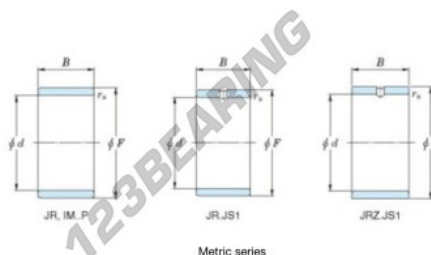

Inner ring IM-17-22-20-P-JTEKT - IM-17-22-20-P-JTEKT

<https://www.123bearing.co.uk/bearing-housing/needle-roller-bearing/inner-ring/im-17-22-20-p-jtekt>

Boundary dimensions

Bearing No.	Boundary dimensions(mm)			
	d	F	B	rs
IM 17 22 20 P	17	22	20	0,35

PRODUCT FEATURES

Brand	JTEKT
N° Ean13	3616060799241
Inside diameter	17 mm
Inside diameter	0.669" inch
Outside diameter	22 mm
Outside diameter	0.866" inch
Thickness	20 mm
Thickness	0.787" inch
Type	IM...P
Packaging	1