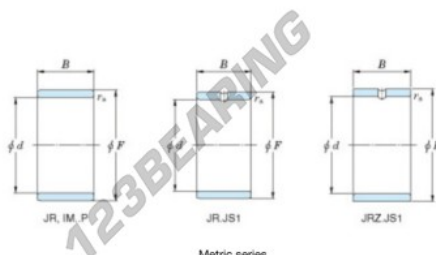

Inner ring JR17X22X16JS1-JTEKT - JR17X22X16JS1-JTEKT

<https://www.123bearing.co.uk/bearing-housing/needle-roller-bearing/inner-ring/jr17x22x16js1-jtekt>

Boundary dimensions

Metric series

Bearing No.	Boundary dimensions(mm)			
	d	F	B	rs
JR17x22x16JS1	17	22	16	0,3

PRODUCT FEATURES

Brand	JTEKT
N° Ean13	3616060799227
Inside diameter	17 mm
Outside diameter	22 mm
Thickness	16 mm
Type	JR...JS1
Packaging	1

contact@123bearing.co.uk

02038 087 274

CRT4 de Lesquin 60 Rue Du Haut De Sainghin 59273 Fretin FRANCE