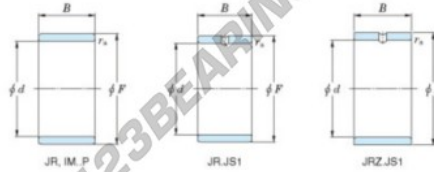

Inner ring JR17X21X20-JTEKT - JR17X21X20-JTEKT

<https://www.123bearing.co.uk/bearing-housing/needle-roller-bearing/inner-ring/jr17x21x20-jtekt>

Boundary dimensions

Metric series

Bearing No.	Boundary dimensions(mm)			
	d	F	B	rs
JR17x21x20	17	21	20	0,3

PRODUCT FEATURES

Brand	JTEKT
N° Ean13	3616060799180
Inside diameter	17 mm
Outside diameter	21 mm
Thickness	20 mm
Type	JR
Packaging	1

contact@123bearing.co.uk

02038 087 274

CRT4 de Lesquin 60 Rue Du Haut De Sainghin 59273 Fretin FRANCE