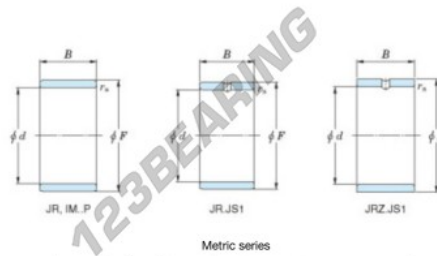

Inner ring JR17X21X16-JTEKT - JR17X21X16-JTEKT

<https://www.123bearing.co.uk/bearing-housing/needle-roller-bearing/inner-ring/jr17x21x16-jtekt>

Boundary dimensions

Bearing No.	Boundary dimensions(mm)			
	d	F	B	rs
JR17x21x16	17	21	16	0,3

PRODUCT FEATURES

Brand	JTEKT
N° Ean13	3616060799173
Inside diameter	17 mm
Outside diameter	21 mm
Thickness	16 mm
Type	JR
Packaging	1

contact@123bearing.co.uk

02038 087 274

CRT4 de Lesquin 60 Rue Du Haut De Sainghin 59273 Fretin FRANCE